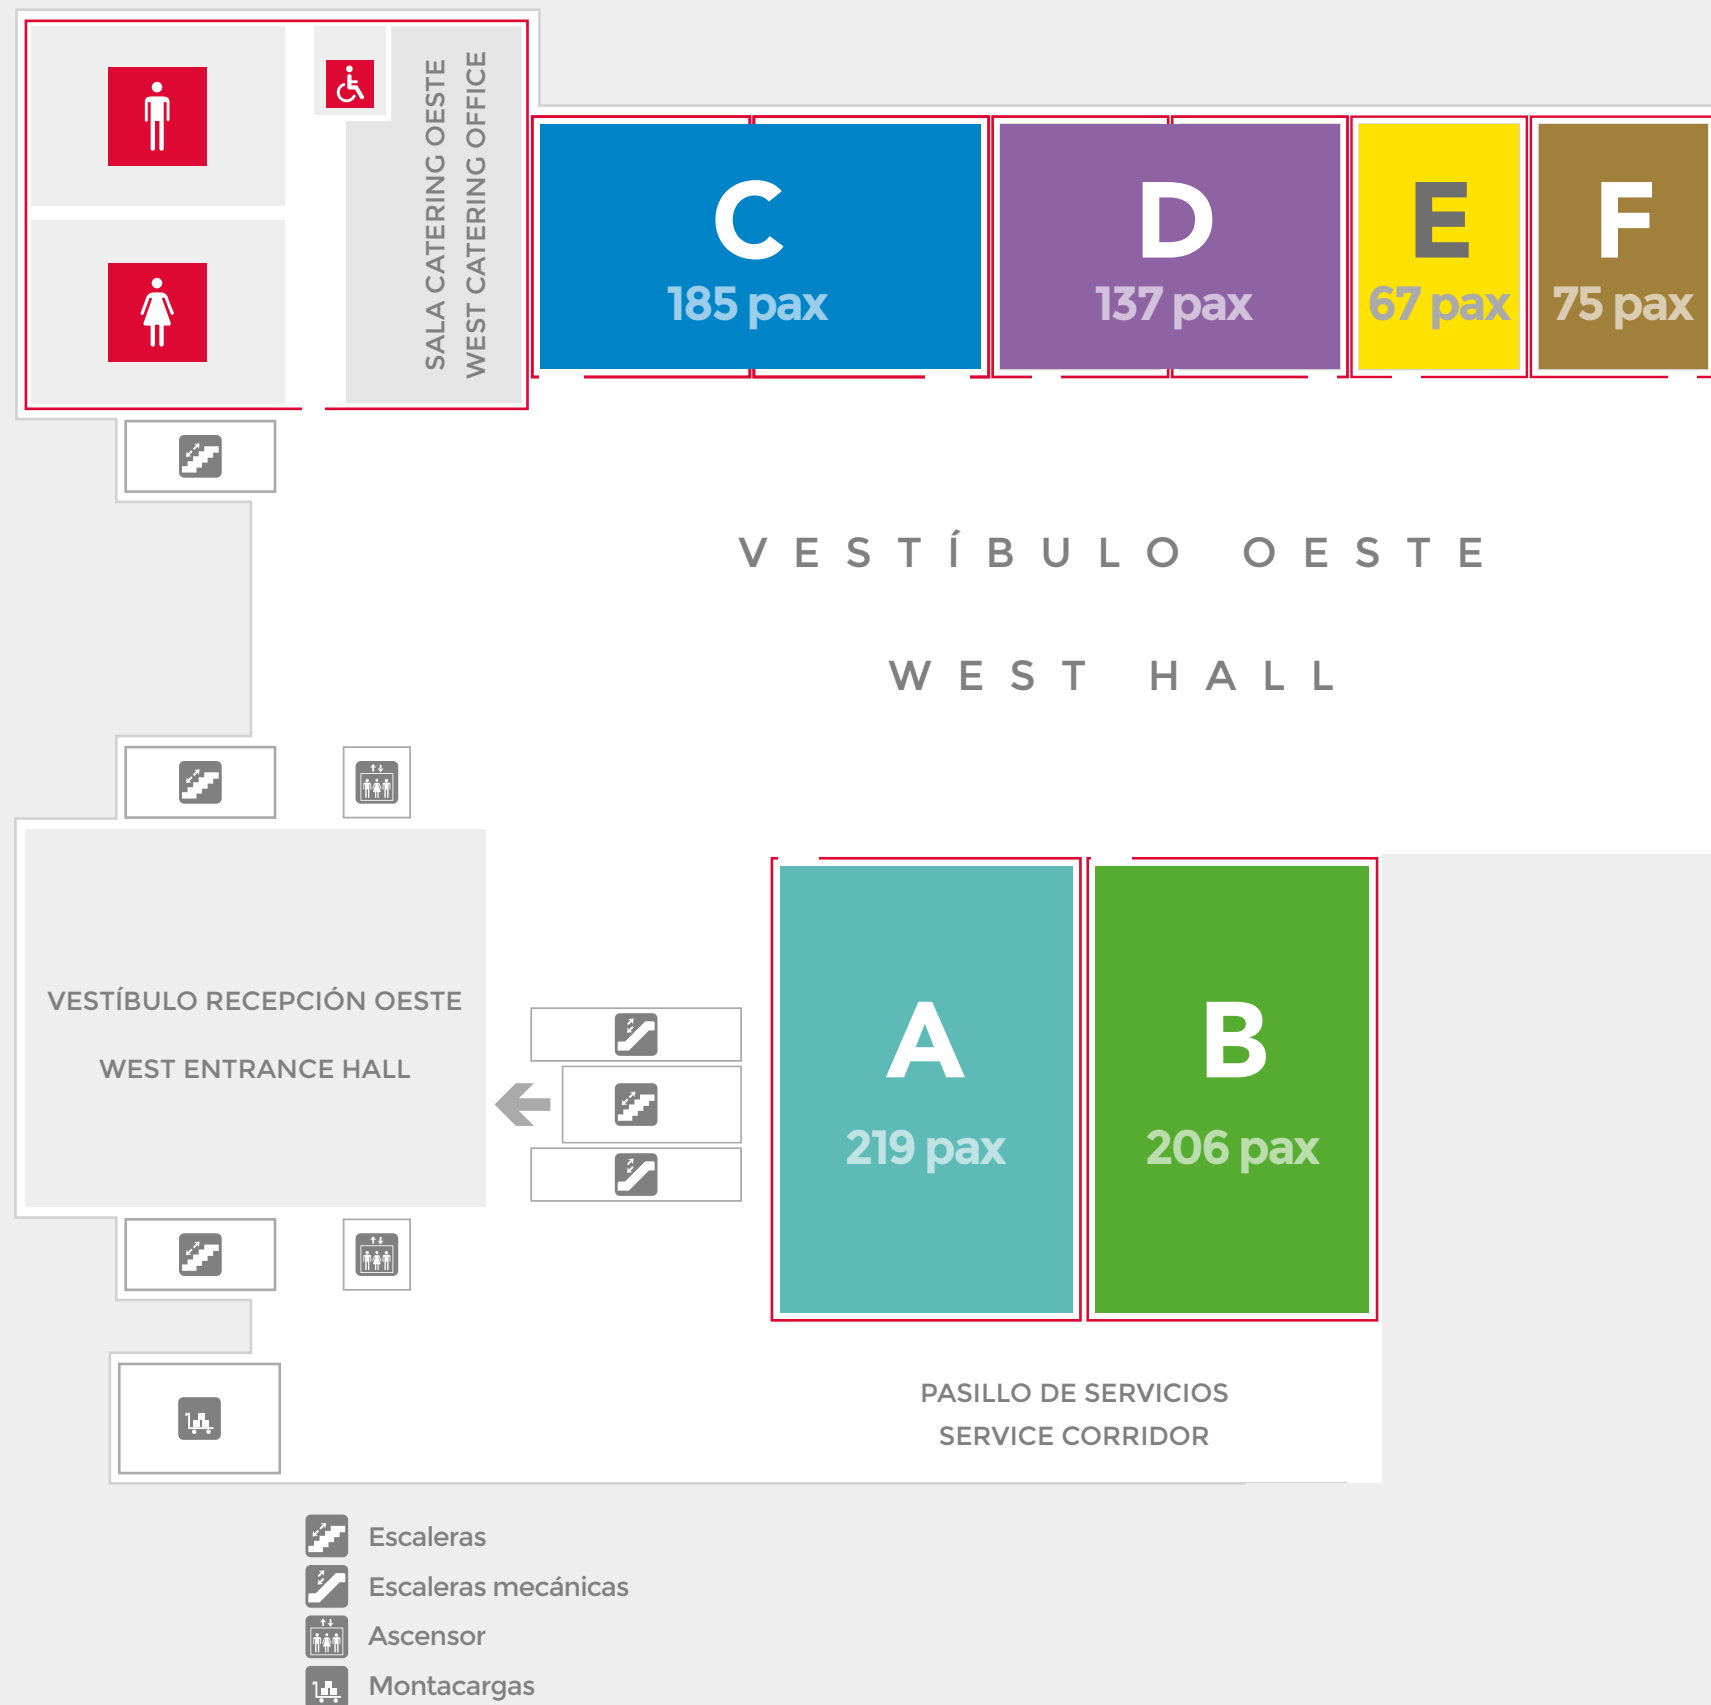

OTHER VENUES

Wednesday 5th

PRE-EVENT DAY 3

- MEDIALAB Room: Open Cities Summit - Open Cities Summit
- NATIONAL LIBRARY Room: Open Data and Culture - Open Data and Culture
- RED.ES Room 1: Extractives - OGP / Extractives - OGP
- RED.ES Room 2: Follow the money - HIVOS Open Contracting
- CARLOS III Room: Open Science - Open Science
- VENUE (TBD): GODAN (tbc) - GODAN (tbc)

RED.ES

50 pax

RED.ES
Edificio Bronce. Plaza Manuel Gómez Moreno s/n, Madrid

CARLOS III

Carlos III Univ. - Pta. Toledo (tbc)
Ronda de Toledo, 1, Madrid

VENUE
TBD

Venue TBD

Oct 5th Charter meeting venue to be determined

IFEMA (NORTH CONVENTION CENTER)

Tuesday 4th
PRE-EVENT DAY 2

- Room A: Unconference - Unconference
- Room B: GPSDD Summit - GPSDD Workshop
- Room C: Contracting - Contracting
- Room D: Open Maps and Disaster Response (TBC)
OD half a day (ODI-Madrid)
- Room E: OD Prize - Finodex-Odine
- Room F: CKAN - CKAN

IFEMA (NORTH CONVENTION CENTER)

Wednesday 5th

PRE-EVENT DAY 3

Room A: OD Standards - OD Standards

Room B: Open data research symposium
Open data research symposium

Room C: Business - Statistics

Room D: EU PSI - EU PSI